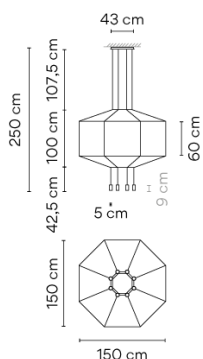

## Model Sheet

**Optional : Extra cable length**  
Min. quantity, upcharge and extra lead time apply [EN]

|                              |                           |
|------------------------------|---------------------------|
| <b>Finish</b>                | 04 Black<br>RAL 9005      |
| <b>LED temperature color</b> | 2700 K / 3000 K           |
| <b>Dimming</b>               | CASAMBI / DALI 1-10V PUSH |
| <b>Installation type</b>     | Surface Canopy            |

|                     |   |
|---------------------|---|
| <b>Materials</b>    | Ceiling rose: Steel<br>Body: Aluminum<br>Horizontal rods: Steel         |
| <b>Light source</b> | 8 x LED 4,48W 350mA<br>D  |
| <b>LED</b>          | CRI>80 3922 lm 109<br>2700 K / 3000 K                                   |
| <b>Driver</b>       | Constant Current 350 110~240<br>V V 50~60 Hz HZ                         |
|                     | <b>Dimmable</b> <b>LED</b><br><b>IP20</b> <b>Bi-volt</b> <b>50-60Hz</b> |

|                    |  |
|--------------------|--|
| <b>Application</b> | Hanging lamps  |
| <b>Packaging</b>   | 2 Box<br>1,633 m x 1,619 m x 0,086 m<br>Gross weight 17,1<br>Net weight 14,27<br>Vol. 0,3245 |

### Photometric Data

|                          |         |
|--------------------------|---------|
| <b>Efficiency</b>        | 46.23%  |
| <b>Coordinate System</b> | CG      |
| <b>Total Flux</b>        | 3922.20 |
| <b>Maximum Value</b>     | 320.25  |