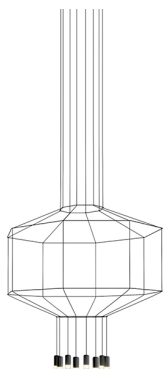

## 0399

Design By Arik Levy

Wireflow designed by Arik Levy. A hanging lamp which reviews and updates the chandelier look through an exercise of simplification that explores its essence and enhances its outline with great delicacy and at the same time a strong formal presence. Its appearance, as a structure of fine cables finished with eight LED terminals, discretely connects with classic chandelier models, taking this type of lamp to a new, groundbreaking and futuristic dimension. Employing CREA product configurator software, the design can be modified to adapt to your specific project requirements.

## Model Sheet

**Optional : Extra cable length**  
Min. quantity, upcharge and extra lead time apply [EN]

|                              |                           |
|------------------------------|---------------------------|
| <b>Finish</b>                | 04 Black<br>RAL 9005      |
| <b>LED temperature color</b> | 2700 K / 3000 K           |
| <b>Dimming</b>               | CASAMBI / DALI 1-10V PUSH |
| <b>Installation type</b>     | Surface Canopy            |

|                     |   |
|---------------------|---|
| <b>Materials</b>    | Ceiling rose: Steel<br>Body: Aluminum<br>Horizontal rods: Steel         |
| <b>Light source</b> | 8 x LED 4,48W 350mA<br>D  |
| <b>LED</b>          | CRI>80 3922 lm 109<br>2700 K / 3000 K                                   |
| <b>Driver</b>       | Constant Current 350 110~240<br>V V 50~60 Hz HZ                         |
|                     | <b>Dimmable</b> <b>LED</b><br><b>IP20</b> <b>Bi-volt</b> <b>50-60Hz</b> |